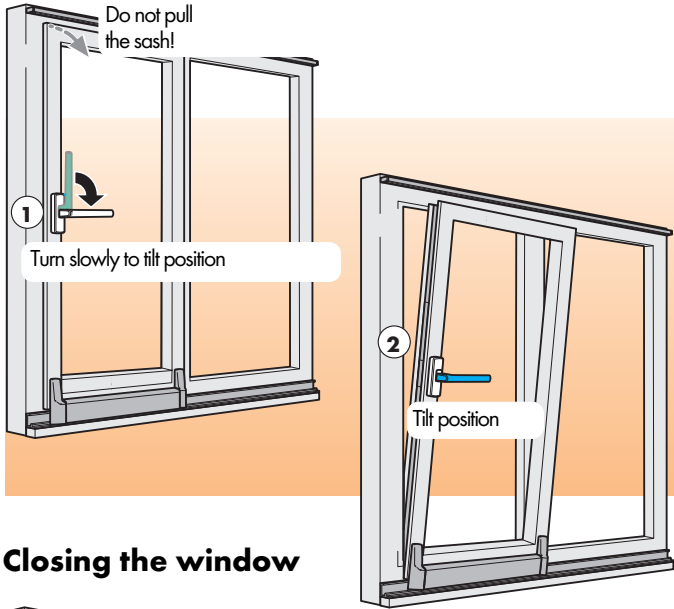

Operating instructions PSK PORTAL 200-Z PLUS

Parallel tilt & slide hardware with handle control

One-handed operation

Tilting the window

Closing the window

⚠ WARNING

Malfunctions can cause injury!

In case of malfunction, **stop** moving the sliding element. **Secure** it and contact a window repair company.

⚠ ATTENTION

Risk of Being Locked Out!

If the sliding element is pushed shut from outside with the handle lying in the horizontal position, the element may lock at the bottom, which means that it can't then be opened from the outside.

Sliding the window open

Closing the window