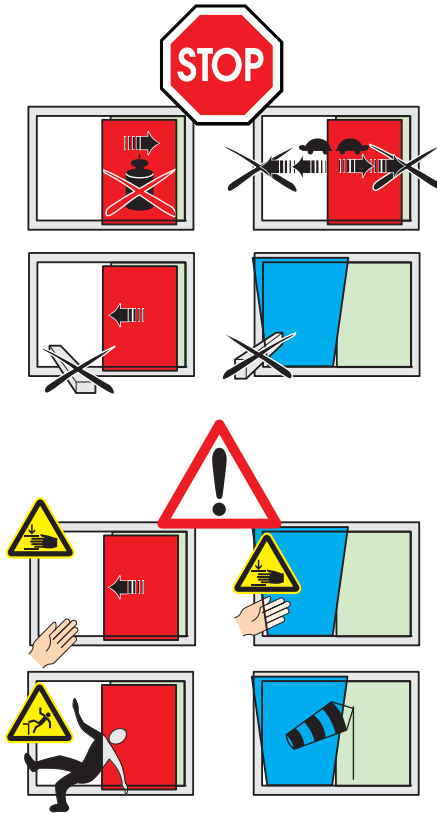

Operating instructions PSK PORTAL 200-Z PLUS

Parallel tilt & slide hardware with handle control

One-handed operation

Tilting the window

Closing the window

⚠ WARNING

Malfunctions can cause injury!

In case of malfunction, **stop** moving the sliding element. **Secure** it and contact a window repair company.

⚠ ATTENTION

Risk of Being Locked Out!

If the sliding element is pushed shut from outside with the handle lying in the horizontal position, the element may lock at the bottom, which means that it can't then be opened from the outside.

Sliding the window open

Closing the window