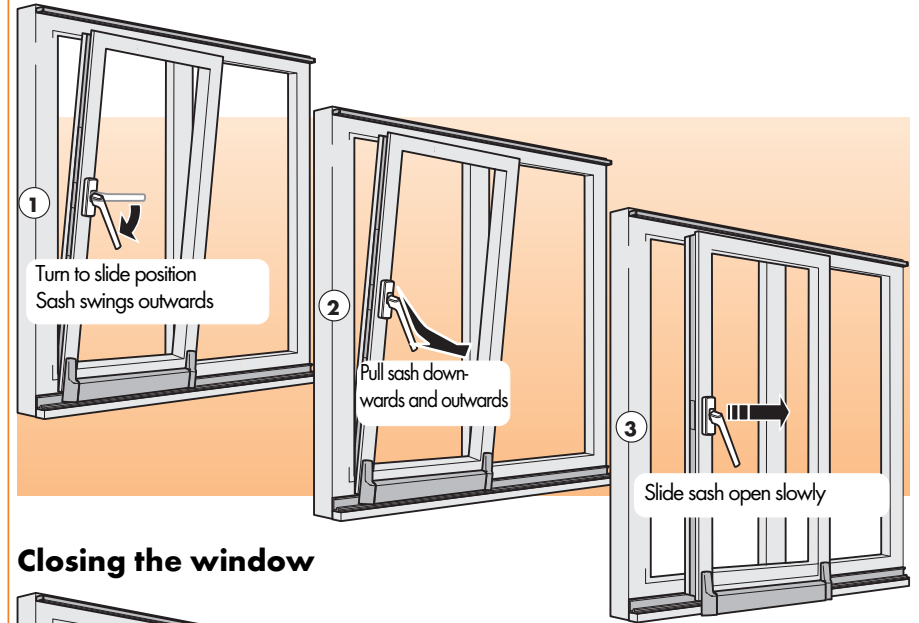

Operating instructions PSK PORTAL 200-Z PLUS

Parallel tilt & slide hardware with handle control

One-handed operation

Tilting the window

Closing the window

⚠ WARNING

Malfunctions can cause injury!

In case of malfunction, **stop** moving the sliding element. **Secure** it and contact a window repair company.

⚠ ATTENTION

Risk of Being Locked Out!

If the sliding element is pushed shut from outside with the handle lying in the horizontal position, the element may lock at the bottom, which means that it can't then be opened from the outside.

Sliding the window open

Closing the window