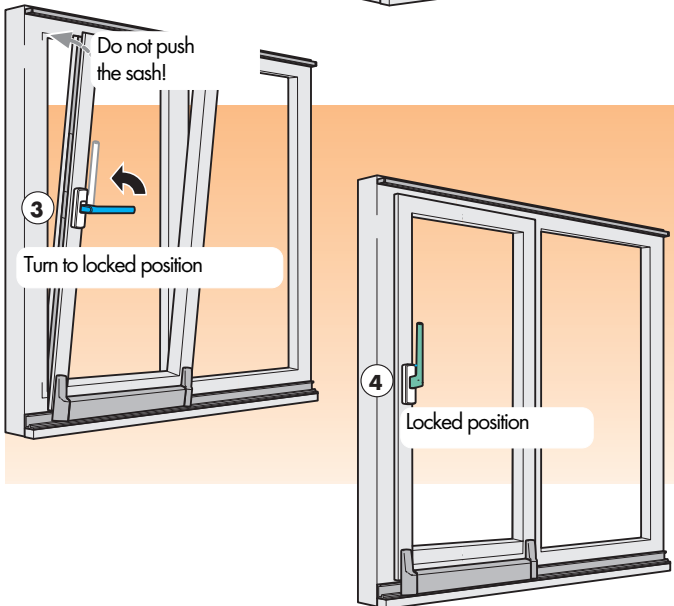

Operating instructions PSK PORTAL 200-Z PLUS

Parallel tilt & slide hardware with handle control

One-handed operation

Tilting the window

Closing the window

⚠ WARNING

Malfunctions can cause injury!

In case of malfunction, **stop** moving the sliding element. **Secure** it and contact a window repair company.

⚠ ATTENTION

Risk of Being Locked Out!

If the sliding element is pushed shut from outside with the handle lying in the horizontal position, the element may lock at the bottom, which means that it can't then be opened from the outside.

Sliding the window open

Closing the window