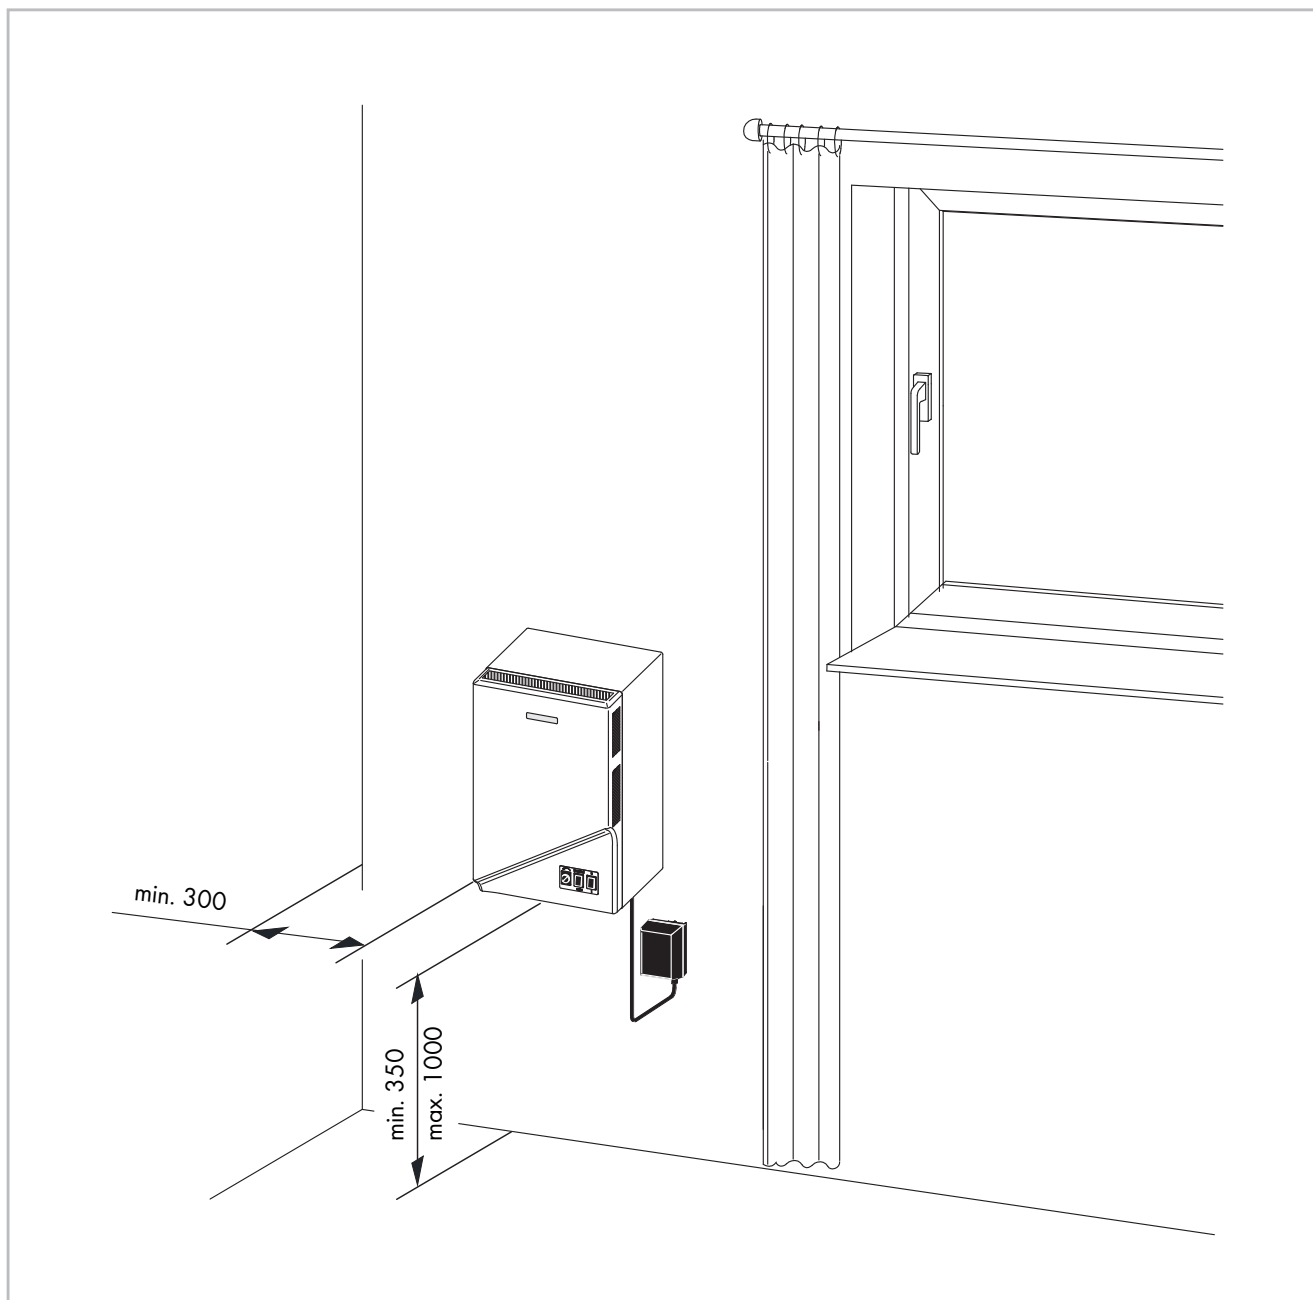

Wall-mounted ventilators with heat recovery and air dehumidification

### Recommended installation dimensions

Installation dimensions		Note:
side clearance	min. 300 mm	The minimum clearance must be maintained to avoid impeding the air flow.
Installation height	min. 350 mm max. 1000 mm	The maximum installation height ensures the display can be read.
Core drill	Ø 120 mm	Wall duct for PVC pipe (outer Ø 110 mm)